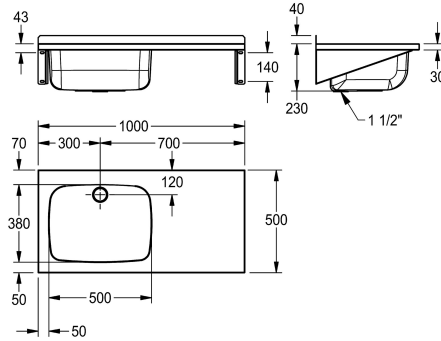

KWC SIRIUS Multifunctionele wastrog

Modell-Linie: SIRIUS | BS333
Wastroggen en uitgietsbakken | Multifunctionele wasbakken

KWC-No.

2000100077

Schap links

2000100078

Afdruipvlak rechts

Plaats van het afdruipvlak

Links

Rechts

Multipurpose sink, for wall mounting, stainless steel, surface satin finished, material thickness 1 mm, seamless welded bowl, without overflow, with 1 1/2" plug waste with plastic overflow pipe, drainage back centric, with tap ledge 70 mm, with 40 mm rear upstand, with drainboard right 450 mm, including mounting

material, including integrated brackets.

Dimension 1000 x 270 x 500 mm (W x H x D)
Bowl dimension 500 x 230 x 380 mm (W x H x D)

Technical Data

Spatplaat hoogte

40 mm

Kuippositie

Links

Kom constructie

Radius hoeken

Kuip - kuip diepte

230 mm

Afwerking kuip

Zijdeglans

Kuip - diepte

380 mm

Kuip - breedte

500 mm

Borstels

WITHOUT BRUSHES

Plaats van het afdruipvlak

Rechts

Afdruipvlak of legbord

Legbord

Rooster

Neen

Materiaal

Roestvrij staal

Materiaalcode

1.4301

Materiaaldikte

1 mm

Aantal afvoergaten

1

Uitlaat diameter

G 1 1/2 B

Totale diepte

500 mm

Totale hoogte

270 mm

Totale breedte

1,000 mm

Overloop

overlooppijp

Opstaande achterkant

Neen

Groef

Neen

Afvoerkanal

Neen