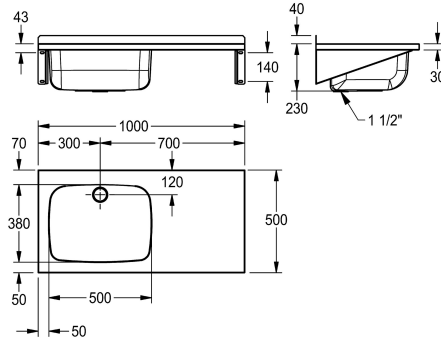

KWC SIRIUS

Utility sink

Modell-Linie: SIRIUS | BS333

Utslagsback | Diskho för flera ändamål

KWC-No.

2000100077

Shelf, left

2000100078

Shelf, right

Avlopps position

Vänster

Höger

Multipurpose sink, for wall mounting, stainless steel, surface satin finished, material thickness 1 mm, seamless welded bowl, without overflow, with 1 1/2" plug waste with plastic overflow pipe, drainage back centric, with tap ledge 70 mm, with 40 mm rear upstand, with drainboard right 450 mm, including mounting

material, including integrated brackets.

Dimension 1000 x 270 x 500 mm (W x H x D)
Bowl dimension 500 x 230 x 380 mm (W x H x D)

Technical Data

Höjd på stänkskydd

40 mm

skål placering

Vänster

Skål konstruktion

Radie hörn

Skål.- skål djup

230 mm

Skål finish

Satin yta

Skål - djup

380 mm

Skål - vidd

500 mm

Borstar

WITHOUT BRUSHES

Avlopps position

Höger

Avlopps tank

Lagra

Galler

Nej

Material

Rostfritt stål

Materialkod

1.4301

Material tjocklek

1 mm

Antal avloppshål

1

Utloppets storlek

G 1 1/2 B

Övergripande djup

500 mm

Total höjd

270 mm

Total bredd

1,000 mm

Bräddavlopp

Stående överfyllnadsrör

Bakre stående

Nej

Tvätträfflor

Nej

Bräddavlopp

Nej