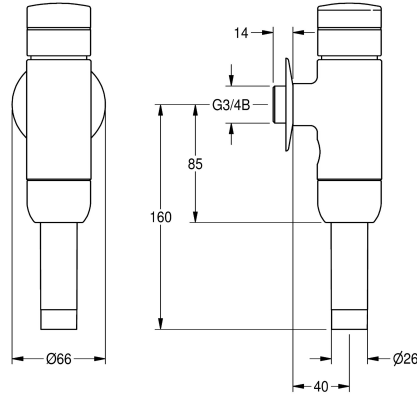

### KWC-No.

**2000100082**

DN 15

**2000100083**

AQUALINE WC DN 20 flushing valve

**2000066508**

AQUALINE WC flushing valve DN 20, all-metal construction

AQUALINE WC flush valve DN 20 for surface installation, flushing quantity and volume flow adjustable. Polished chromium-plated

### Technical Data

calculation flow rate cold wat

1 l/s

functional principle

hydraulic self-closing

diameter nominal

DN 20

material fitting