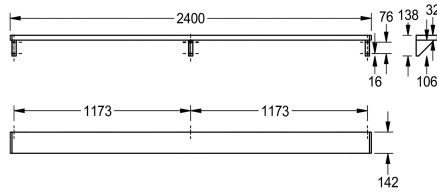

### KWC-No.

**2000056952**  
SATURN Shelf, dimensions 600 x 138 x 142 mm (W x H x D)

**2000056946**  
Width 1200 mm

**2030046197**  
Width 1600 mm

**2000056950**  
Width 1800 mm

**2000100088**  
Width 2400 mm

is scope of delivery.

Dimensions 2400 x 138 x 142 mm (W x H x D)

### Technical Data

material	stainless steel
material code	1.4301 Chrome Nickel steel V2A
material thickness	1 mm
overall depth	142 mm
overall height	138 mm
overall width	2,400 mm
surface finish	satin finished
type of fixing	screw
type of mounting	wall mounting

material	stainless steel
material code	1.4301 Chrome Nickel steel V2A
material thickness	1 mm
overall depth	142 mm
overall height	138 mm
overall width	2,400 mm
surface finish	satin finished
type of fixing	screw
type of mounting	wall mounting