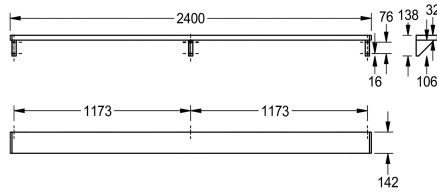

### KWC-No.

**2000056952**  
SATURN Shelf, dimensions 600 x 138 x 142 mm (W x H x D)

**2000056946**  
Width 1200 mm

**2030046197**  
Width 1600 mm

**2000056950**  
Width 1800 mm

**2000100088**  
Width 2400 mm

### overall width

600 mm

1,200 mm

1,600 mm

1,800 mm

2,400 mm

3,000 mm

Shelf for wall mounting, stainless steel, surface satin finished, material thickness 1 mm, brackets welded into shelf, side ends with grey plastic cover, for lengths over 1800 mm an additional bracket

is scope of delivery.

Dimensions 2400 x 138 x 142 mm (W x H x D)

### Technical Data

material
material code
material thickness
overall depth
overall height
overall width
surface finish
type of fixing
type of mounting

stainless steel
1.4301 Chrome Nickel steel V2A
1 mm
142 mm
138 mm
2,400 mm
satin finished
screw
wall mounting