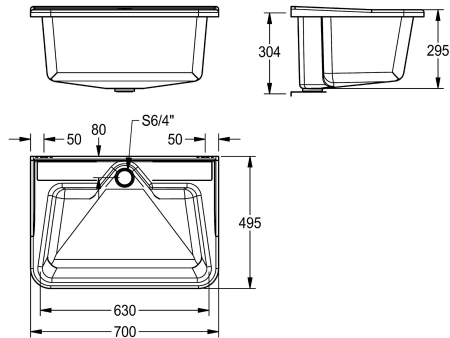

KWC SIRIUS Multi-purpose sink

Modell-Linie: SIRIUS | MB7054
Utility sinks | Multi purpose sink

KWC-No.

2000103436

Colour white

2000100092

Colour decor-grey

Basic colour

white

decor-grey

Wall mounted multi purpose sink bowl, manufactured from glass fibre reinforced polyester, without tap holes (for use with wall mounted taps), 38 mm BSP waste fitting with 1 1/2" standing plug/overflow tube, complete with wall brackets.

Colour decor-grey
Dimensions 700 x 320 x 495 mm (W x H x D)

Technical Data

bowl position

center

bowl construction

radius corners

bowl - bowl height

295 mm

bowl finish

raw

bowl - depth

300 mm

bowl - width

265 mm

drainer or storage

no

grid

no

material

composite

number of waste holes

1

outlet size

G 1 1/2 B

overall depth

445 mm

overall height

320 mm

overall width

700 mm

overflow

standpipe overflow

rear upstand

no

wash riffle

no

splash back

no

sump

no

sump basket

no

surface finish

raw

tap ledge

no

type of mounting

wall mounting

type of utility sink

multi purpose sink