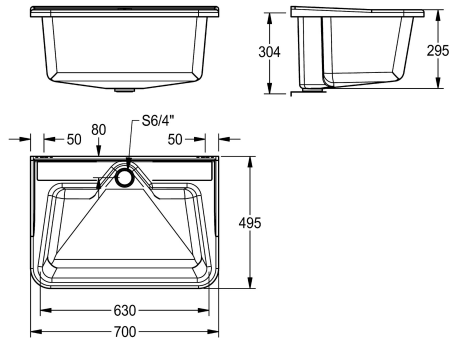

KWC SIRIUS Multi-purpose sink

Modell-Linie: SIRIUS | MB7054
Utslagsback | Diskho för flera ändamål

KWC-No.

2000103436

Colour white

2000100092

Colour decor-grey

Basfärg

Vit

DECORGREY

Wall mounted multi purpose sink bowl, manufactured from glass fibre reinforced polyester, without tap holes (for use with wall mounted taps), 38 mm BSP waste fitting with 1 1/2" standing plug/overflow tube, complete with wall brackets.

Colour decor-grey
Dimensions 700 x 320 x 495 mm (W x H x D)

Technical Data

skål placering

Skål konstruktion

Skål - skål djup

Skål finish

Skål - djup

Skål - vidd

Avlopps tank

Galler

Material

Antal avloppshål

Utloppets storlek

Övergripande djup

Total höjd

Total bredd

Bräddavlopp

Bakre stående

Tvätträfflor

Utslagsback

Avlopps brunn

Avlopps behållare

Ytfinish

Kran hylla

Typ av montering

Typa av tvättlåda

Mitten

Radie hörn

295 mm

Rå

300 mm

265 mm

Nej

Nej

COMPOSITE

1

G 1 1/2 B

445 mm

320 mm

700 mm

Stående överfyllna dsrör

Nej

Nej

Nej

Nej

Nej

Rå

Nej

Väggmontering

Fleranvändbar diskbank