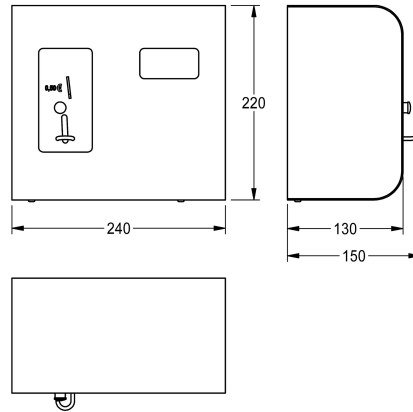

## KWC AQUAPAY

Coin-operated controller

Modell-Linie: AQUAPAY-A3000OPEN | AQUA801

Showers | Pay water dispensers

### KWC-No.

**2000100340**

For token

**2000100342**

For € 0.50

AQUAPAY coin-operated controller for chargeable water delivery for controlling one A3000 open shower fitting. Shower duration for one coin is selectable in steps of one second up to a total of 8 minutes, preset to 3 minutes. Automatic interruption of shower-duration when water is not being withdrawn. Rugged stainless steel

housing for on-wall mounting with safety lock.

Model for coins EURO 0.50, 24 V DC.  
Dimensions 240 x 220 x 130 mm (W x H x D)