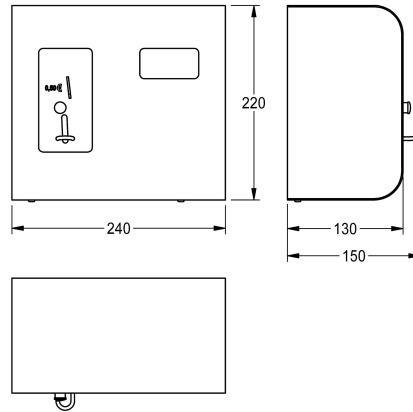

### KWC-No.

**2000100340**

Voor waardemunt

**2000100342**

Uitvoering voor € 0,50

AQUAPAY coin-operated controller for chargeable water delivery for controlling one A3000 open shower fitting. Shower duration for one coin is selectable in steps of one second up to a total of 8 minutes, preset to 3 minutes. Automatic interruption of shower-duration when water is not being withdrawn. Rugged stainless steel

housing for on-wall mounting with safety lock.

Model for coins EURO 0.50, 24 V DC.  
Dimensions 240 x 220 x 130 mm (W x H x D)