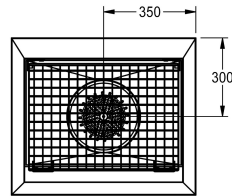

KWC SIRIUS Shoe- and boot-cleaning unit

Modell-Linie: SIRIUS | SIRX711C
Utslagsback | Rengöringsenheter för skor och kängor

KWC-No.

2000100354

Dimensions 700 x 500 x 600 mm (W x H x D), with 1 cleaning place

2000100355

with 2 cleaning places, dimensions 1400 x 500 x 600 mm (W x H x D)

2000100356

with 3 cleaning places, dimensions 2100 x 500 x 600 mm (W x H x D)

2000101549

4 cleaning places, dimensions 2800 x 500 x 600 mm (W x H x D)

Total bredd

700 mm

1,400 mm

2,100 mm

2,800 mm

Shoe- and boot-cleaning-unit for wall mounting, stainless steel, surface satin finished, material thickness 1.2 mm, with 40 x 40 mm feet, waste turnable, inlet diameter 1/2". 1 washing place, include sludge trap fitting, hand brush with lever activation and sump

bucket with siphon

Dimensions 700 x 500 x 600 mm (W x H x D)

Technical Data

skål placering

Skål konstruktion

Skål.- skål djup

Skål - djup

Skål - vidd