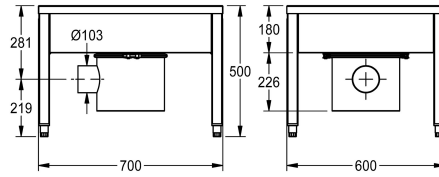

KWC SIRIUS Shoe- and boot-cleaning unit

Modell-Linie: SIRIUS | SIRX711C
Utslagsback | Rengöringsenheter för skor och kängor

KWC-No.

2000100354

Dimensions 700 x 500 x 600 mm (W x H x D), with 1 cleaning place

2000100355

with 2 cleaning places, dimensions 1400 x 500 x 600 mm (W x H x D)

2000100356

with 3 cleaning places, dimensions 2100 x 500 x 600 mm (W x H x D)

2000101549

4 cleaning places, dimensions 2800 x 500 x 600 mm (W x H x D)

Total bredd

700 mm

1,400 mm

2,100 mm

2,800 mm

Shoe- and boot-cleaning-unit for wall mounting, stainless steel, surface satin finished, material thickness 1.2 mm, with 40 x 40 mm feet, waste turnable, inlet diameter 1/2". 1 washing place, include sludge trap fitting, hand brush with lever activation and sump

bucket with siphon

Dimensions 700 x 500 x 600 mm (W x H x D)

Technical Data

skål placering

Skål konstruktion

Skål.- skål djup

Skål - djup

Skål - vidd