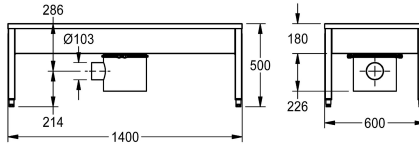

KWC SIRIUS Shoe- and boot-cleaning unit

Modell-Linie: SIRIUS | SIRX721C
Utslagsback | Rengöringsenheter för skor och kängor

KWC-No.

2000100354

Dimensions 700 x 500 x 600 mm (W x H x D), with 1 cleaning place

2000100355

with 2 cleaning places, dimensions 1400 x 500 x 600 mm (W x H x D)

2000100356

with 3 cleaning places, dimensions 2100 x 500 x 600 mm (W x H x D)

2000101549

4 cleaning places, dimensions 2800 x 500 x 600 mm (W x H x D)

Total bredd

700 mm

1,400 mm

2,100 mm

2,800 mm

Shoe- and boot-cleaning-unit for wall mounting, stainless steel, surface satin finished, material thickness 1.2 mm, with 40 x 40 mm feet, waste turnable, inlet diameter 1/2".

2 washing places, include sludge trap fitting, hand brushes with lever activation and sump bucket with siphon.

Dimensions 1400 x 500 x 600 mm (W x H x D)

Technical Data

skål placering
Skål konstruktion
Skål- skål djup
Skål - djup
Skål - vidd
Borstar
ATT-WS-BRUQ
Avlopps tank
Galler
Galler material
Inbyggnadsmått
Material
Materialkod
Materialkod galler
Material tjocklek
Antal avloppshål
Utloppets storlek
Övergripande djup
Total höjd