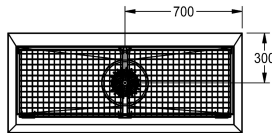

KWC SIRIUS Shoe- and boot-cleaning unit

Modell-Linie: SIRIUS | SIRX721C
Utslagsback | Rengöringsenheter för skor och kängor

KWC-No.

2000100354

Dimensions 700 x 500 x 600 mm (W x H x D), with 1 cleaning place

2000100355

with 2 cleaning places, dimensions 1400 x 500 x 600 mm (W x H x D)

2000100356

with 3 cleaning places, dimensions 2100 x 500 x 600 mm (W x H x D)

2000101549

4 cleaning places, dimensions 2800 x 500 x 600 mm (W x H x D)

Total bredd

700 mm

1,400 mm

2,100 mm

2,800 mm

Shoe- and boot-cleaning-unit for wall mounting, stainless steel, surface satin finished, material thickness 1.2 mm, with 40 x 40 mm feet, waste turnable, inlet diameter 1/2".

2 washing places, include sludge trap fitting, hand brushes with lever activation and sump bucket with siphon.

Dimensions 1400 x 500 x 600 mm (W x H x D)

Technical Data

skål placering
Skål konstruktion
Skål- skål djup
Skål - djup
Skål - vidd
Borstar
ATT-WS-BRUQ
Avlopps tank
Galler
Galler material
Inbyggnadsmått
Material
Materialkod
Materialkod galler
Material tjocklek
Antal avloppshål
Utloppets storlek
Övergripande djup
Total höjd