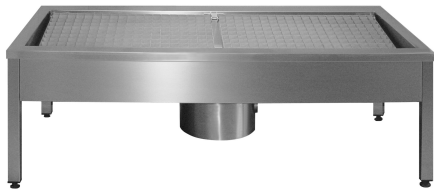

## KWC SIRIUS Shoe- and boot-cleaning unit

Modell-Linie: SIRIUS | SIRX731C  
Utility sinks | Shoe and boot cleaning units

#### 2000100354

Dimensions 700 x 500 x 600 mm (W x H x D), with 1 cleaning place

#### 2000100355

with 2 cleaning places, dimensions 1400 x 500 x 600 mm (W x H x D)

#### 2000100356

with 3 cleaning places, dimensions 2100 x 500 x 600 mm (W x H x D)