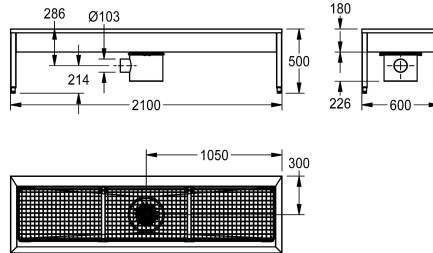

KWC SIRIUS Shoe- and boot-cleaning unit

Modell-Linie: SIRIUS | SIRX731C
Utility sinks | Shoe and boot cleaning units

KWC-No.

2000100354

Dimensions 700 x 500 x 600 mm (W x H x D), with 1 cleaning place

2000100355

with 2 cleaning places, dimensions 1400 x 500 x 600 mm (W x H x D)

2000100356

with 3 cleaning places, dimensions 2100 x 500 x 600 mm (W x H x D)

2000101549

4 cleaning places, dimensions 2800 x 500 x 600 mm (W x H x D)

overall width

700 mm

1,400 mm

2,100 mm

2,800 mm

Shoe- and boot-cleaning-unit for wall mounting, stainless steel, surface satin finished, material thickness 1.2 mm, with 40 x 40 mm feet, waste turnable, inlet diameter 1/2".

3 washing places, include sludge trap fitting, hand brushes with lever activation and sump bucket with siphon
Dimensions 2100 x 500 x 600 mm (W x H x D)

Technical Data

bowl position	Center
bowl construction	square corner
bowl - bowl height	180 mm
bowl - depth	475 mm
bowl - width	2,000 mm
brushes	hand brushes
number of brushes	3
drainer or storage	No
grid	hinged
grid material	stainless steel
inlet size	G 1/2 B
material	stainless steel
material code	1.4301 Chrome Nickel steel V2A
material code grid	1.4301 Chrome Nickel steel V2A
material thickness	1.2 mm
number of waste holes	1
outlet size	DN 100
overall depth	600 mm
overall height	500 mm

Center
square corner
180 mm
475 mm
2,000 mm
hand brushes
3
No
hinged
stainless steel
G 1/2 B
stainless steel
1.4301 Chrome Nickel steel V2A
1.4301 Chrome Nickel steel V2A
1.2 mm
1
DN 100
600 mm
500 mm