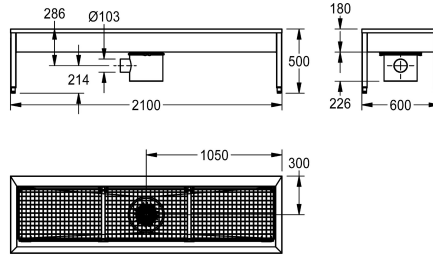

KWC SIRIUS Shoe- and boot-cleaning unit

Modell-Linie: SIRIUS | SIRX731C
Utility sinks | Shoe and boot cleaning units

KWC-No.

2000100354

Dimensions 700 x 500 x 600 mm (W x H x D), with 1 cleaning place

2000100355

with 2 cleaning places, dimensions 1400 x 500 x 600 mm (W x H x D)

2000100356

with 3 cleaning places, dimensions 2100 x 500 x 600 mm (W x H x D)

2000101549

4 cleaning places, dimensions 2800 x 500 x 600 mm (W x H x D)

overall width

700 mm

1,400 mm

2,100 mm

2,800 mm

Shoe- and boot-cleaning-unit for wall mounting, stainless steel, surface satin finished, material thickness 1.2 mm, with 40 x 40 mm feet, waste turnable, inlet diameter 1/2".

3 washing places, include sludge trap fitting, hand brushes with lever activation and sump bucket with siphon
Dimensions 2100 x 500 x 600 mm (W x H x D)

Technical Data

bowl position	center
bowl construction	square corner
bowl - bowl height	180 mm
bowl - depth	475 mm
bowl - width	2,000 mm
brushes	hand brushes
number of brushes	3
drainer or storage	no
grid	hinged
grid material	stainless steel
inlet size	G 1/2 B
material	stainless steel
material code	1.4301 Chrome Nickel steel V2A
material code grid	1.4301 Chrome Nickel steel V2A
material thickness	1.2 mm
number of waste holes	1
outlet size	DN 100
overall depth	600 mm
overall height	500 mm

center
square corner
180 mm
475 mm
2,000 mm
hand brushes
3
no
hinged
stainless steel
G 1/2 B
stainless steel
1.4301 Chrome Nickel steel V2A
1.4301 Chrome Nickel steel V2A
1.2 mm
1
DN 100
600 mm
500 mm