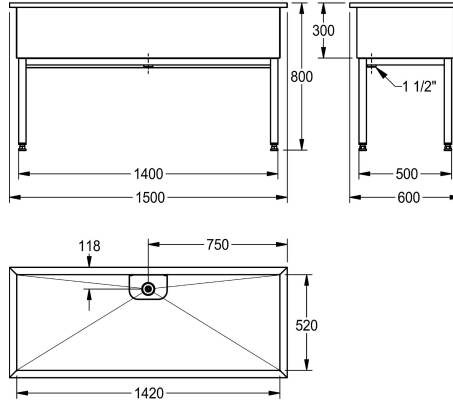

KWC SIRIUS

Workroom sink with stand pipe valve

Modell-Linie: SIRIUS | SIRX752

Utility sinks | Multi purpose sink

KWC-No.

2000100068

Dimensions 1000 x 800 x 600 mm (W x H x D) Washbasin dimensions 920 x 300 x 520 mm (W x H x D)

2000100357

Dimensions 1500 x 800 x 600 mm (W x H x D) Washbasin dimensions 1420 x 300 x 520 mm (W x H x D)

2000100359

Dimensions 2000 x 800 x 600 mm (W x H x D) Washbasin dimensions 1920 x 300 x 520 mm (W x H x D)

overall width

1,000 mm

1,500 mm

2,000 mm

Workroom sink, stainless steel, surface satin finished, material thickness 1.2 mm, 38 mm waste fitting with 1 1/2" standing plug/overflow tube and strainer, with stainless steel square tube

base frame, height adjustable.

Dimensions 1500 x 800/300 x 600 mm (W x H x D)

Technical Data

bowl position
bowl construction
bowl - bowl height
bowl finish
bowl - depth
bowl - width
drainer or storage
grid
material
material code
material thickness
number of waste holes
outlet size
overall depth
overall height
overall width
overflow
rear upstand
wash riffle
splash back
sump

Center
square corner
300 mm
satin finished
520 mm
1,420 mm
no
no
stainless steel
1.4301 Chrome Nickel steel V2A
1.2 mm
1
G 1 1/2 B
600 mm
800 mm
1,500 mm
stand pipe overflow
no
no
no
no