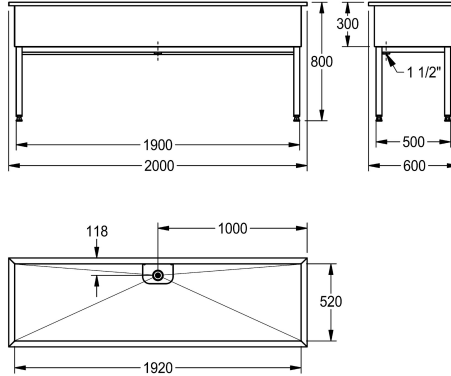

KWC SIRIUS

Workroom sink with stand pipe valve

Modell-Linie: SIRIUS | SIRX753

Utility sinks | Multi purpose sink

KWC-No.

2000100068

Dimensions 1000 x 800 x 600 mm (W x H x D) Washbasin
dimensions 920 x 300 x 520 mm (W x H x D)

2000100357

Dimensions 1500 x 800 x 600 mm (W x H x D) Washbasin
dimensions 1420 x 300 x 520 mm (W x H x D)

2000100359

Dimensions 2000 x 800 x 600 mm (W x H x D) Washbasin
dimensions 1920 x 300 x 520 mm (W x H x D)

overall width

1,000 mm

1,500 mm

2,000 mm

Workroom sink, stainless steel, surface satin finished, material thickness 1.2 mm, 38 mm waste fitting with 1 1/2" standing plug/overflow tube and strainer, with stainless steel square tube

base frame, height adjustable.

Dimensions 2000 x 800/300 x 600 mm (W x H x D)

Technical Data

bowl position

Center

bowl construction

square corner

bowl - bowl height

300 mm

bowl finish

satin finished

bowl - depth

520 mm

bowl - width

1.920 mm

drainer or storage

no

grid

no

material

stainless steel

material code

1.4301 Chrome Nickel steel V2A

material thickness

1.2 mm

number of waste holes

1

outlet size

G 1 1/2 B

overall depth

600 mm

overall height

800 mm

overall width

2,000 mm

overflow

stand pipe overflow

rear upstand

no

wash riffle

no

splash back

no

sump

no