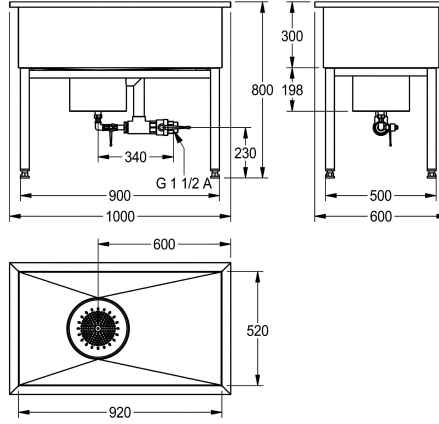

KWC SIRIUS Workroom sink

Modell-Linie: SIRIUS | SIRX754
Utility sinks | Multi purpose sink

KWC-No.

2000100360

Dimensions 1000 x 800 x 600 mm (W x H x D) Washbasin
dimensions 920 x 300 x 520 mm (W x H x D)

2000100361

Dimensions 1500 x 800 x 600 mm (W x H x D) Washbasin
dimensions 1420 x 300 x 520 mm (W x H x D)

2000100362

Dimensions 2000 x 800 x 600 mm (W x H x D) Washbasin
dimensions 1920 x 300 x 520 mm (W x H x D)

with stainless steel square tube base frame, height adjustable.

Dimensions 1000 x 800 x 600 mm (W x H x D)
Bowl Dimensions 920 x 300 x 520 mm (W x H x D)

Technical Data

bowl position

center

bowl construction

square corner

bowl - bowl height

300 mm

bowl finish

satin finished

bowl - depth

520 mm

bowl - width