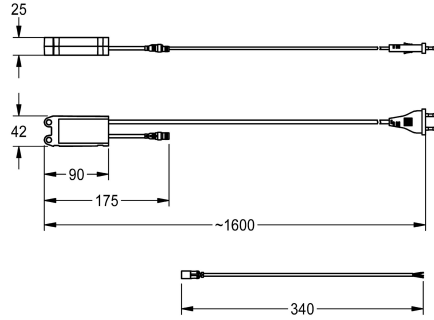

KWC AQUA3000OPEN Power supply unit

Modell-Linie: AQUA3000OPEN | ZAQUA007
Water management systems | Complementary parts water management

KWC-No.

2000100375

Compact system power supply unit – A3000 open for power supply

Power supply - A3000 open in waterproof housing for supplying power to AQUA 3000 open fittings with up to 100 m cable length, 230 V AC

/ 24 V
DC, 12 W. For wall mounting.

Technical Data

communication	No
compatible A3000 open	Yes
input supply voltage V	230 Volt
maximum cable length	100 MTR
maximum output current	12 Voltampere
output voltage	24 Volt
overall depth	25 mm
overall height	43 mm
overall width	90 mm
power switch	No
protective system IP	IP68
output voltage UOM	DC

Optional Accessories

Y-cable, 24 V DC

Extension cable

KWC AQUA3000OPEN
Power supply unit

Modell-Linie: AQUA3000OPEN | ZAQUA007
Water management systems | Complementary parts water management

2030030081
ZA3OP0027