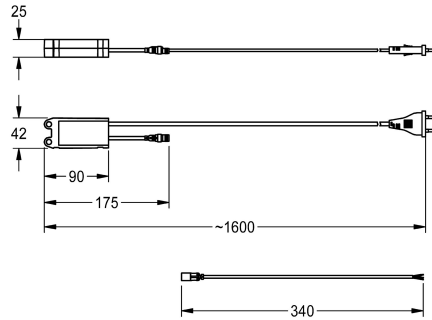

KWC AQUA3000OPEN Power supply unit

Modell-Linie: AQUA3000OPEN | ZAQUA007

Water management systems | Complementary parts water management

KWC-No.

2000100375

Compact system power supply unit – A3000 open for power supply

Power supply - A3000 open in waterproof housing for supplying power to AQUA 3000 open fittings with up to 100 m cable length, 230 V AC

/ 24 V
DC, 12 W. For wall mounting.

Technical Data

communication	no
compatible A3000 open	yes
input supply voltage V	230 Volt
maximum cable length	100 Meter
maximum output current	12 Voltampere
output voltage	24 Volt
overall depth	25 mm
overall height	43 mm
overall width	90 mm
power switch	no
protective system IP	IP68
output voltage UOM	DC

Optional Accessories

Y-cable, 24 V DC

Extension cable

KWC AQUA3000OPEN
Power supply unit

Modell-Linie: AQUA3000OPEN | ZAQUA007
Water management systems | Complementary parts water management

2030030081
ZA3OP0027