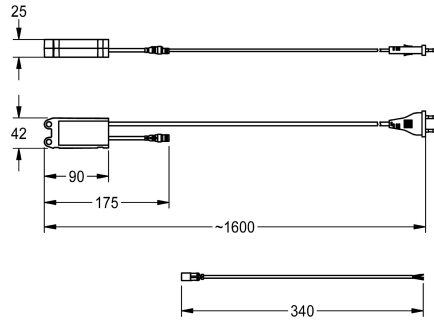

KWC AQUA3000OPEN Power supply unit

Modell-Linie: AQUA3000OPEN | ZAQUA007

Water management systems | Complementary parts water management

KWC-No.

2000100375

Compact system power supply unit – A3000 open for power supply

Power supply - A3000 open in waterproof housing for supplying power to AQUA 3000 open fittings with up to 100 m cable length, 230 V AC

/ 24 V
DC, 12 W. For wall mounting.

Technical Data

communication	no
compatible A3000 open	yes
input supply voltage V	230 Volt
maximum cable length	100 Meter
maximum output current	12 Voltampere
output voltage	24 Volt
overall depth	25 mm
overall height	43 mm
overall width	90 mm
power switch	no
protective system IP	IP68
output voltage UOM	DC

Optional Accessories

Y-cable, 24 V DC

Extension cable

KWC AQUA3000OPEN

Power supply unit

Modell-Linie: AQUA3000OPEN | ZAQUA007

Water management systems | Complementary parts water management

2030030081