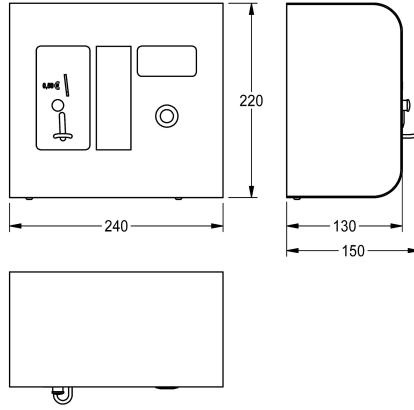

KWC AQUAPAY

Moduł poboru monet do maksymalnie 31 natrysków

Modell-Linie: AQUAPAY-A3000OPEN | AQUA803

Armatura natryskowa | Odpłatne udostępnianie wody

KWC-No.

2000100418

Na żeton

2000100419

Na monety 0,50 €

AQUAPAY coin-operated controller for chargeable water delivery for controlling 2 - 31 A3000 open shower fittings. Display for user guide and showing free showers, selectable via key. Shower duration for one coin is selectable in steps of one second up to a total of 8 minutes, preset to 3 minutes. Automatic interruption of

shower-duration when water is not being withdrawn. Rugged stainless steel housing for on-wall mounting with safety lock.

Model for coins EURO 0.50, 24 V DC.
Dimensions 240 x 220 x 130 mm (W x H x D)