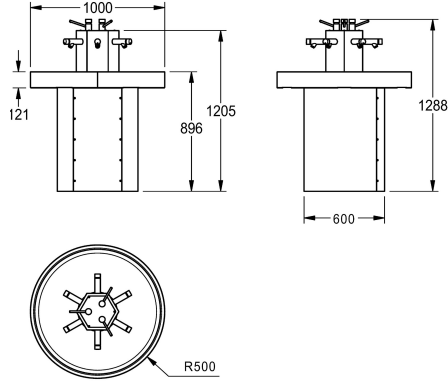

KWC SATURN Round washbasin

Modell-Linie: SATURN | SANX605
Washbasins & Washtroughs | Washtroughs

KWC-No.

2000100747

With 6 self-closing bib taps Dimensions: 1000 x 1205 x 1000 mm (W x H x D)

2000100753

With 6 self-closing bib taps, for connection to pre-mixed hot water, with 3 integrated SD80 soap dispensers

Circular wash trough for 6 persons for floor mounting, stainless steel, material thickness 1.5 mm, surface satin finished, premounted

with 6 self-closing bibtap, for connection to pre-mixed warm water, with 3 integrated soap dispensers SD80

Technical Data

material
material code
material thickness
overall depth
overall height
overall width
rear upstand
splash back
supplied with
surface finish
type of mounting
number of wash places

stainless steel
1.4301 Chrome Nickel steel V2A
1.5 mm
1,000 mm
1,205 mm
1,000 mm
no
no
SELF-CLOSING TAPS
satin finished
floor mounting
6