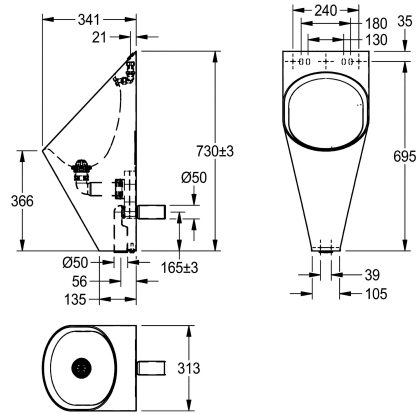

KWC CAMPUS

Urinal for wall mounted flush valves

Modell-Linie: **CAMPUS | CMPX538E**

WCs and urinals | Single urinal

KWC-No.

2000100769

Wall urinal made of chromium nickel steel Dimensions 313 x 733 x 341 mm (W x H x D)

Single urinal for wall mounting, stainless steel, surface satin finished, material thickness 1.2 mm, oval bowl, stainless steel spreader 1/2", hidden horizontal outlet towards wall, mounting and fixing conform to EN 80, hidden screws, included trap DN 50, included mounting bracket and domed waste.

With stainless steel spreader 1/2", for exposed cistern and waste pipework.

Dimensions 313 x 733 x 341 mm (W x H x D)

Technical Data

inlet size
material
material code
material thickness
outlet size
overall depth
overall height
overall width
siphon included
surface finish
type of flushing
type of mounting
type of urinal
type of waste kit
water inlet
water outlet

G 1/2 B
stainless steel
1.4301 Chrome Nickel steel V2A
1.2 mm
DN 50
341 mm
733 mm
313 mm
Yes
satin finished
water flushed
wall mounting
single urinal
domed waste
exposed
concealed

Mandatory Accessories