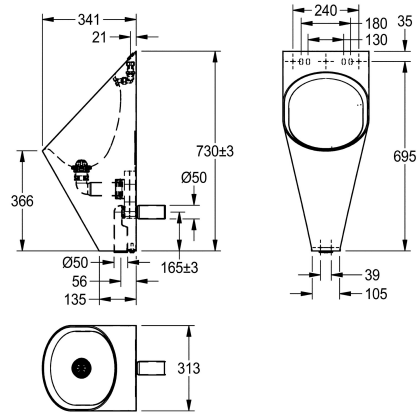

KWC CAMPUS

Urinal for wall mounted flush valves

Modell-Linie: **CAMPUS | CMPX538E**

WCs and urinals | Single urinal

KWC-No.

2000100769

Wall urinal made of chromium nickel steel Dimensions 313 x 733 x 341 mm (W x H x D)

Single urinal for wall mounting, stainless steel, surface satin finished, material thickness 1.2 mm, oval bowl, stainless steel spreader 1/2", hidden horizontal outlet towards wall, mounting and fixing conform to EN 80, hidden screws, included trap DN 50, included mounting bracket and domed waste.

With stainless steel spreader 1/2", for exposed cistern and waste pipework.

Dimensions 313 x 733 x 341 mm (W x H x D)

Technical Data

inlet size
material
material code
material thickness
outlet size
overall depth
overall height
overall width
siphon included
surface finish
type of flushing
type of mounting
type of urinal
type of waste kit
water inlet
water outlet

G 1/2 B
stainless steel
1.4301 Chrome Nickel steel V2A
1.2 mm
DN 50
341 mm
733 mm
313 mm
yes
satin finished
water flushed
wall mounting
single urinal
domed waste
exposed
concealed

Mandatory Accessories