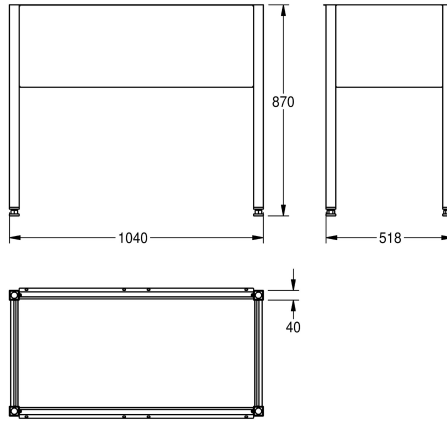

KWC SIRIUS Underframe

Modell-Linie: SIRIUS | U701V
Utility sinks | Complementary parts utility sinks

KWC-No.

2000100784

SIRIUS underframe, dimensions 1040 x 870 x 518 mm (W x H x D), for BS351 and BS352

2000100785

Underframe suitable for BS353, dimensions 2140 x 870 x 518 mm (W x H x D)

overall width

1,040 mm

2,140 mm

Stainless steel, working height 900 mm including commercial sink. Apron 300 mm deep on all sides. Four adjustable feet. Underframe in supply fragmented.

Dimensions 1040 x 870 x 518 mm (W x H x D) for BS351 and BS352

Technical Data

material	stainless steel
material code	1.4301 Chrome Nickel steel V2A
material thickness	1 mm
overall depth	518 mm
overall height	870 mm
overall width	1,040 mm
surface finish	satin finished
type of mounting	no mounting

material	stainless steel
material code	1.4301 Chrome Nickel steel V2A
material thickness	1 mm
overall depth	518 mm
overall height	870 mm
overall width	1,040 mm
surface finish	satin finished
type of mounting	no mounting