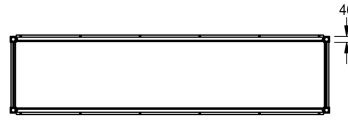

KWC SIRIUS

Frame

Modell-Linie: SIRIUS | U702V

Utility sinks | Complementary parts utility sinks

KWC-No.

2000100784

SIRIUS underframe, dimensions 1040 x 870 x 518 mm (W x H x D), for BS351 and BS352

2000100785

Underframe suitable for BS353, dimensions 2140 x 870 x 518 mm (W x H x D)

overall width

1,040 mm

2,140 mm

Stainless steel, working height 900 mm including commercial sink. Apron 300 mm deep on all sides. Four adjustable feet. Underframe in supply fragmented.

Dimensions 2140 x 870 x 518 mm (W x H x D), for BS353

Technical Data

material	stainless steel
material code	1.4301 Chrome Nickel steel V2A
material thickness	1 mm
overall depth	518 mm
overall height	870 mm
overall width	2,140 mm
surface finish	satin finished
type of mounting	no mounting

material	stainless steel
material code	1.4301 Chrome Nickel steel V2A
material thickness	1 mm
overall depth	518 mm
overall height	870 mm
overall width	2,140 mm
surface finish	satin finished
type of mounting	no mounting