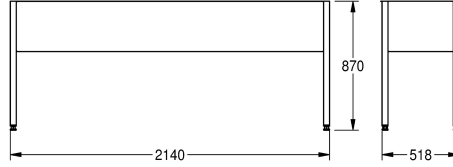

KWC SIRIUS

Frame

Modell-Linie: SIRIUS | U702V

Utility sinks | Complementary parts utility sinks

KWC-No.

2000100784

SIRIUS underframe, dimensions 1040 x 870 x 518 mm (W x H x D), for BS351 and BS352

2000100785

Underframe suitable for BS353, dimensions 2140 x 870 x 518 mm (W x H x D)

overall width

1,040 mm

2,140 mm

Stainless steel, working height 900 mm including commercial sink. Apron 300 mm deep on all sides. Four adjustable feet. Underframe in supply fragmented.

Dimensions 2140 x 870 x 518 mm (W x H x D), for BS353

Technical Data

material	stainless steel
material code	1.4301 Chrome Nickel steel V2A
material thickness	1 mm
overall depth	518 mm
overall height	870 mm
overall width	2,140 mm
surface finish	satin finished
type of mounting	no mounting

material	stainless steel
material code	1.4301 Chrome Nickel steel V2A
material thickness	1 mm
overall depth	518 mm
overall height	870 mm
overall width	2,140 mm
surface finish	satin finished
type of mounting	no mounting