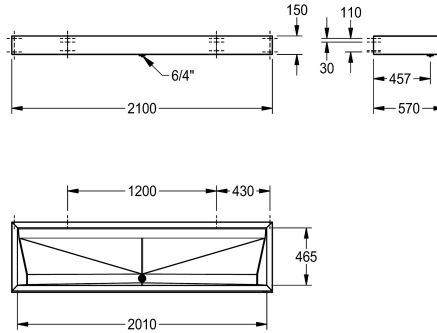

KWC PRESTIGE Washtrough

Modell-Linie: SATURN | PREL321
Washbasins & Washtroughs | Washtroughs

KWC-No.

2000100790
Width 1200 mm

2000100791
Width 1800 mm

2000100787
Width 1400 mm

2000100789
Width 2100 mm

overall width

1,200 mm

1,800 mm

1,400 mm

2,100 mm

Wash trough PRESTIGE, for wall mounting in single-row, stainless steel, surface satin finished, material thickness 1.2 mm, with 1 1/2" flat perforated waste, with bracket, includes stainless steel screws

and dowels.

Dimensions 2100 x 150 x 570 mm (W x H x D), with 3 wash places

Technical Data

bowl - bowl height	114 mm
bowl - depth	465 mm
bowl - width	2,010 mm
material	stainless steel
material code	1.4301 Chrome Nickel steel V2A
material thickness	1.2 mm
number of waste holes	1
overall depth	570 mm
overall height	150 mm
overall width	2,100 mm
rear upstand	no
splash back	no
surface finish	satin finished
type of mounting	wall mounting
type of waste kit	flat perforated waste
number of wash places	3
waste hole position	centre front
waste hole projection	457 mm
waste kit included	yes