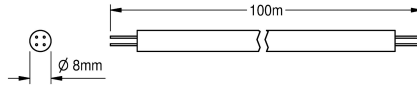

### KWC-No.

---

**2000100801**

System cable, 100 m/ring

---

**2000100852**

System cable, length 25 m/ring

---

**2000104274**

Zero halogen version, length 25 m/ring

---

**2000104272**

Zero halogen version, length 100 m/ring

---

System cable - A3000 open for connecting AQUA 3000 open fittings/system electronic modules. For providing power and communication, 24 V DC. Length 100 m. To be laid in protective