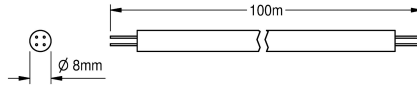

KWC AQUA 3000 open System cable

Modell-Linie: AQUA3000OPEN | ZAQUA077

Water management systems | Complementary parts water management

KWC-No.

2000100801

System cable, 100 m/ring

2000100852

System cable, length 25 m/ring

2000104274

Zero halogen version, length 25 m/ring

2000104272

Zero halogen version, length 100 m/ring

System cable - A3000 open for connecting AQUA 3000 open fittings/system electronic modules. For providing power and communication, 24 V DC. Length 100 m. To be laid in protective