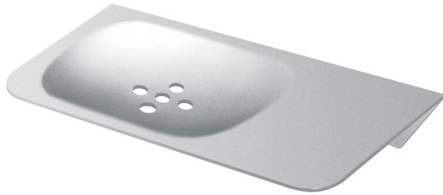

## KWC

### Soap and shower gel tray

Modell-Linie: CHRONOS | CHR644

Accessories | Shelves

#### KWC-No.

**2000100804**

Dimensions 180 x 40 x 100 mm (W x H x D)

Soap and shower gel holder for wall mounting, nickel chromium steel, surface satin finish, material thickness 2.0 mm, deep drawn soap tray with drain holes, lateral shelf, rounded edges, includes

stainless steel screws and dowels.

Dimensions 180 x 40 x 100 mm (W x H x D)