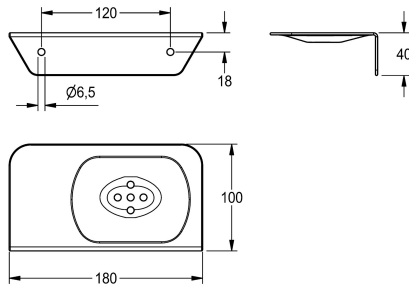

### Soap and shower gel tray

Modell-Linie: CHRONOS | CHR644

Accessories | Shelves

#### KWC-No.

**2000100804**

Dimensions 180 x 40 x 100 mm (W x H x D)

Soap and shower gel holder for wall mounting, nickel chromium steel, surface satin finish, material thickness 2.0 mm, deep drawn soap tray with drain holes, lateral shelf, rounded edges, includes

stainless steel screws and dowels.

Dimensions 180 x 40 x 100 mm (W x H x D)

#### Technical Data

material
material code
material thickness
overall depth
overall height
overall width
surface finish
type of fixing
type of mounting

stainless steel
1.4301 Chrome Nickel steel V2A
2 mm
100 mm
40 mm
180 mm
satin finished
screw
wall mounting