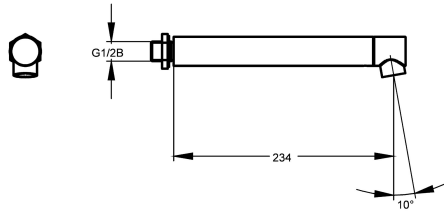

#### KWC-No.

**2000100805**  
Projection 234 mm

**2000100806**  
Projection 165 mm

**2000100809**  
Projection 78 mm

#### spout projection

234 mm

165 mm

78 mm

Wall outlet, DN 15, with theft-proof aerator, polished chromium-plated

brass, projection 234 mm.

#### Technical Data

angle

10 Degree

spout projection

234 mm

type of spout

wall outlet

volume flow rate at 3 bar