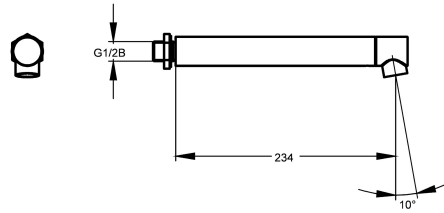

KWC

Wall outlet

Modell-Linie: KREUZBERG | AQRM905

Taps | Complementary parts taps

KWC-No.

2000100805
Projection 234 mm

2000100806
Projection 165 mm

2000100809
Projection 78 mm

spout projection

234 mm

165 mm

78 mm

Wall outlet, DN 15, with theft-proof aerator, polished chromium-plated

brass, projection 234 mm.

Technical Data

angle

10 Degree

spout projection

234 mm

type of spout

wall outlet

volume flow rate at 3 bar

0.1 l/s