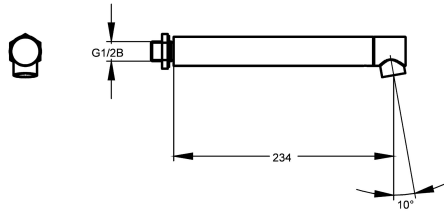

## KWC Wall outlet

Modell-Linie: KREUZBERG | AQRM905  
Taps | Complementary parts taps

### KWC-No.

**2000100805**  
Projection 234 mm

**2000100806**  
Projection 165 mm

**2000100809**  
Projection 78 mm

### spout projection

234 mm

165 mm

78 mm

Wall outlet, DN 15, with theft-proof aerator, polished chromium-plated

brass, projection 234 mm.

### Technical Data

angle  
spout projection  
type of spout  
volume flow rate at 3 bar

10 Degree  
234 mm  
wall outlet  
0.1 l/s