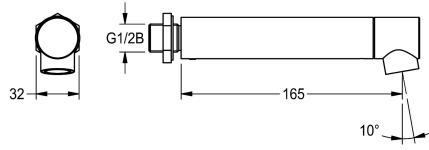

KWC

Wall outlet

Modell-Linie: KREUZBERG | AQRM906

Taps | Complementary parts taps

KWC-No.

2000100805

Projection 234 mm

2000100806

Projection 165 mm

2000100809

Projection 78 mm

spout projection

234 mm

165 mm

78 mm

Wall outlet, DN 15, with theft-proof aerator, polished chromium-plated

brass, projection 165 mm

Technical Data

angle

10 Degree

spout projection

165 mm

type of spout

wall outlet