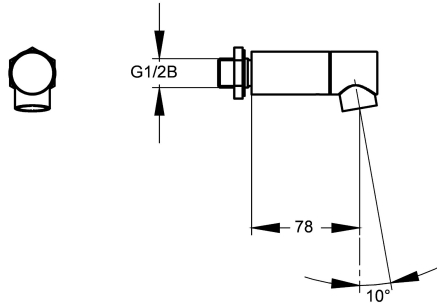

KWC

Wall outlet

Modell-Linie: KREUZBERG | AQRM907

Taps | Complementary parts taps

KWC-No.

2000100805

Projection 234 mm

2000100806

Projection 165 mm

2000100809

Projection 78 mm

spout projection

234 mm

165 mm

78 mm

Wall outlet, DN 15, with theft-proof aerator, polished chromium-plated

brass, projection 78 mm

Technical Data

angle

10 Degree

spout projection

78 mm

type of spout

wall outlet

volume flow rate at 3 bar

0.1 l/s