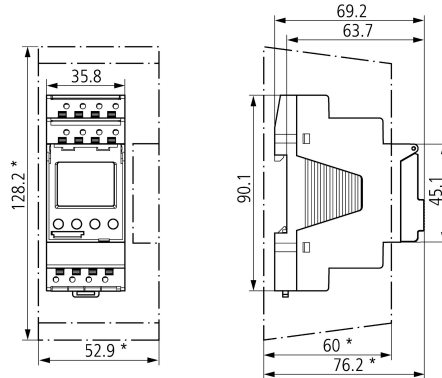

KWC Timer switch

Modell-Linie: **ELECTRIC-CONTROLS | ZAQUA082**
Flushing systems | Complementary parts flushings

KWC-No.

2000100820

Switching voltage: 12 – 230 V AC/max.16 A, operating voltage:
230 V AC

Electronic contactor-timer with two channels, menu-guided display, 84 memory locations for switch-on and switch-off times within the daily and weekly programs. Switchable between summertime and wintertime mode. With 10 years reserve power in the event of a power outage. Easy to operate via 4 keys in a row with date-