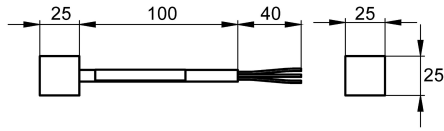

KWC AQUA3000OPEN Terminating resistor

Modell-Linie: AQUA3000OPEN | ZAQUA014

Water management systems | Complementary parts water management

KWC-No.

2000100847

Terminating resistor – A3000

Terminating resistor – A3000 open for bilaterally terminating the system cable to ensure proper data communication. Consisting of a

terminating resistor for connecting to the electric T-junction of the last fitting.