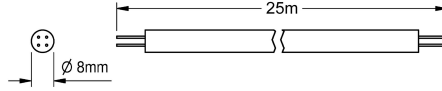

## KWC AQUA 3000 open System cable

Modell-Linie: AQUA3000OPEN | ZAQUA078

Water management systems | Complementary parts water management

### KWC-No.

**2000100801**

System cable, 100 m/ring

**2000100852**

System cable, length 25 m/ring

**2000104274**

Zero halogen version, length 25 m/ring

**2000104272**

Zero halogen version, length 100 m/ring

System cable - A3000 open for connecting AQUA 3000 open fittings/system electronic modules. For providing power and communication, 24 V DC.

Length 25 m. To be laid in protective ducting.