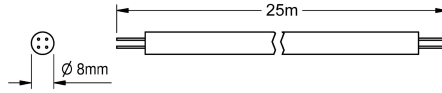

KWC AQUA 3000 open System cable

Modell-Linie: AQUA3000OPEN | ZAQUA078

Water management systems | Complementary parts water management

KWC-No.

2000100801

System cable, 100 m/ring

2000100852

System cable, length 25 m/ring

2000104274

Zero halogen version, length 25 m/ring

2000104272

Zero halogen version, length 100 m/ring

System cable - A3000 open for connecting AQUA 3000 open fittings/system electronic modules. For providing power and communication, 24 V DC.