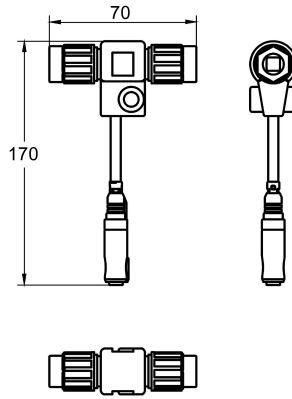

KWC AQUA3000OPEN

Electrical T junction

Modell-Linie: AQUA3000OPEN | ZAQUA075

Water management systems | Complementary parts water management

KWC-No.

2000100853

Electrical T junction – A3000 open

Electronic T-distribution with protection cap, for connecting electronic module and system cable - A3000 open.

Technical Data

quantity

1

quantity uom

piece

Optional Accessories

Extension cable

2000101055