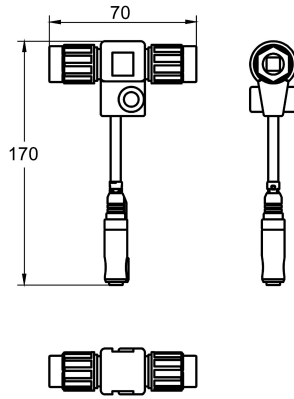

## KWC AQUA3000OPEN Electrical T junction

Modell-Linie: AQUA3000OPEN | ZAQUA075  
Water management systems | Complementary parts water management

### KWC-No.

**2000100853**

Electrical T junction – A3000 open

Electronic T-distribution with protection cap, for connecting electronic module and system cable - A3000 open.

### Technical Data

quantity

1

quantity uom

piece