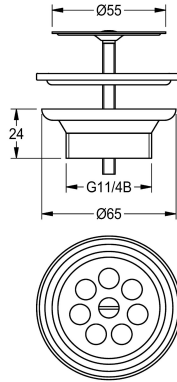

KWC

Strainer waste

Modell-Linie: RONDA | ZANMW901

Washbasins & Washtroughs | Complementary parts wash basins

KWC-No.

2000100854

Strainer waste G 1 1/4 B

Strainer waste, lower part of valve made of plastic, strainer plate made of stainless steel, diameter 55 mm, connection G 1 1/4 B.

Technical Data

quantity

1

quantity uom

piece