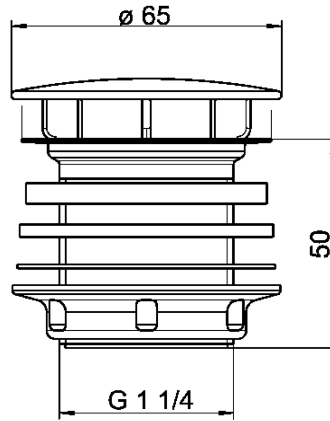

### Dome waste valve

Modell-Linie: RONDA | ZANMW900

Washbasins & Washtroughs | Complementary parts wash basins

#### KWC-No.

**2000100861**

Dome waste valve G 1 1/4 B

Dome waste valve, stainless steel/plastic stem valve, chrome-plated plug, with strainer, connection G 1 1/4 B.