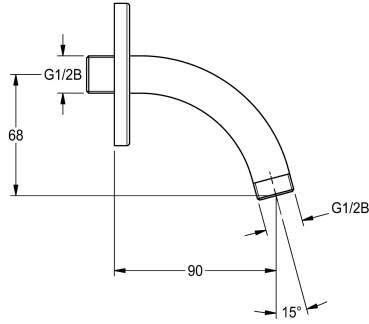

## KWC Wall arm

Modell-Linie: SHOWER-ACCESSORY | ZAQUA033  
Duschar | Duschmunstycken

### KWC-No.

**2000100914**

Wall arm with fixed wall flange, high-polished chrome-plated brass

Wall arm with fixed wall flange, polished chromium-plated brass,  
connections G 1/2 B on both sides, projection 85 mm.

### Technical Data

Nominell diameter

DN 15

Yt material

Krom

Typ

CANTILEVER

Typ av anslutning