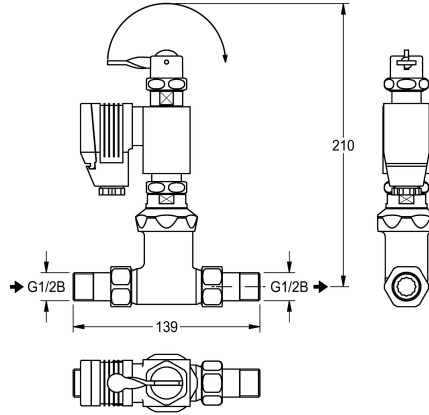

KWC

Zelfsluitende magneetkraan

Modell-Linie: **SANITARY-TAPS-ACCS | ZAQUA045**
Spoelsystemen | Toebehoren spoelsystemen

KWC-No.

2000100931
DN 15, 230 V AC

Solenoid self-closing valve for electronically controlled water delivery in conjunction with controllers, with reverse lever for manual

operation, raw brass, DN 15, power supply connection 230 V AC.