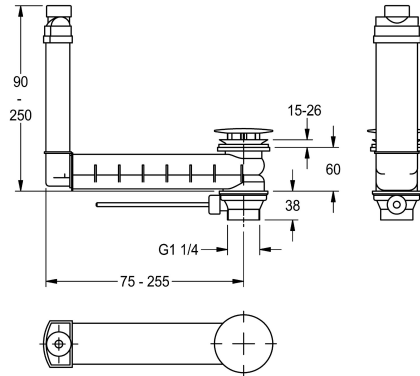

KWC

Drain and overflow set

Modell-Linie: RONDA | ZANMW902

Washbasins & Washtroughs | Complementary parts wash basins

KWC-No.

2000100932

Eccentric drain and overflow G 1 1/4 B

Waste and overflow set DN 32, with cap, for pillar taps with pop-up waste set, for washbasins without overflow hole.

Technical Data

quantity

1

quantity uom

piece