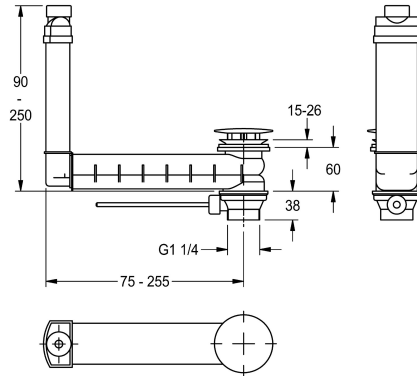

### Drain and overflow set

Modell-Linie: RONDA | ZANMW902

Washbasins & Washtroughs | Complementary parts wash basins

#### KWC-No.

**2000100932**

Eccentric drain and overflow G 1 1/4 B

Waste and overflow set DN 32, with cap, for pillar taps with pop-up waste set, for washbasins without overflow hole.

#### Technical Data

quantity

1

quantity uom

piece