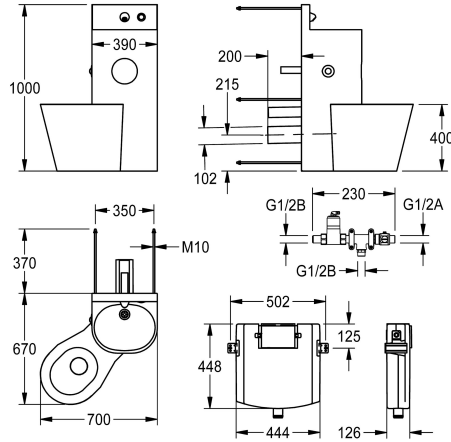

KWC HEAVY-DUTY WC washbasin combination

Modell-Linie: HEAVYDUTY | HDTX805L
Heavy Duty | Fångelse moduler

KWC-No.

2000100953

Version with WC pan angled 45° to the left

2000100954

Version with centrally arranged WC pan Dimensions 390 x 1000 x 780 mm (W x H x D)

2000100955

Version with WC pan angled 45° to the right Dimensions 700 x 1000 x 670 mm (W x H x D)

Toalett placering

Vänster

Mitten

Höger

Chromium nickel steel WC wash basin combination, satin finish surface for installing outside a utility room accessible from the back with remotely controlled tap components for fitting in the utility room, fixing from the back with threaded pins. Mounting stand, material thickness 2 mm with elevated rear wall including wall outlet and press button operation, seamless welded WC paper compartment and seamless moulded wash basin with trap, outlet DN 40. WC pan, material thickness 1.6 mm with full-length skirting, arranged on the left 45 degrees, bowl rim where nothing can hide, flushing

Overall dimensions 700 x 1000 x 670 mm (W x H x D)
WC position on the left

Technical Data

Kroppsvidd

390 mm

Främre ingångs panel

Ja

Golvfixerad skak platta

Nej

Material tjocklek WC

1.5 mm

Utloppets storlek

DN50#DN100

Övergripande djup

669 mm

Total höjd

1,000 mm