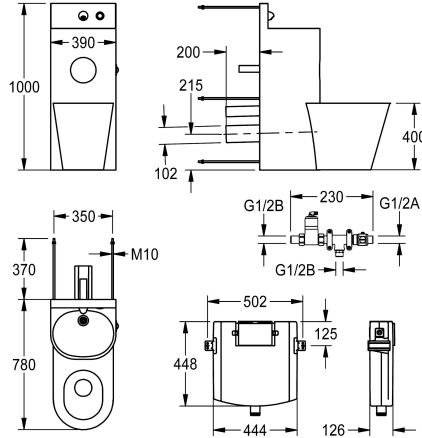

KWC HEAVY-DUTY WC washbasin combination

Modell-Linie: HEAVYDUTY | HDTX805M
Heavy Duty | Fångelse moduler

KWC-No.

2000100953

Version with WC pan angled 45° to the left

2000100954

Version with centrally arranged WC pan Dimensions 390 x 1000 x 780 mm (W x H x D)

2000100955

Version with WC pan angled 45° to the right Dimensions 700 x 1000 x 670 mm (W x H x D)

Toalett placering

Vänster

Mitten

Höger

Chromium nickel steel WC wash basin combination, satin finish surface for installing outside a utility room accessible from the back with remotely controlled tap components for fitting in the utility room, fixing from the back with threaded pins. Mounting stand, material thickness 2 mm with elevated rear wall including wall outlet and press button operation, seamless welded WC paper compartment and seamless moulded wash basin with trap, outlet DN 40. WC pan, material thickness 1.6 mm with full-length skirting, arranged in the middle 90 degrees, bowl rim where nothing can hide, flushing

Overall dimensions 390 x 1000 x 780 mm (W x H x D)
WC position in the middle

Technical Data

Kroppsvidd

390 mm

Främre ingångs panel

Ja

Golvfixerad skak platta

Nej

Material tjocklek WC

1.5 mm

Utloppets storlek

DN50#DN100

Övergripande djup

775 mm

Total höjd

1,000 mm