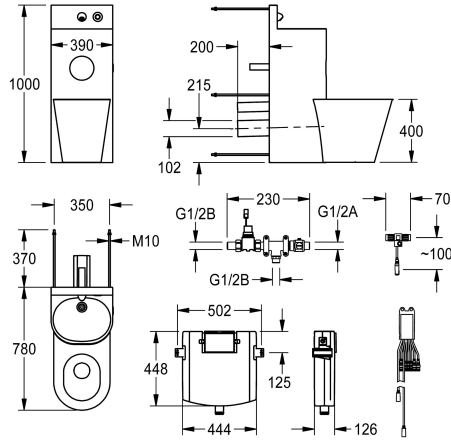

KWC HEAVY-DUTY WC washbasin combination

Modell-Linie: HEAVYDUTY | HDTX806M
Heavy Duty | Fångelse moduler

KWC-No.

2000100956

Version with WC pan angled 45° to the left

2000100957

Version with centrally arranged WC pan Dimensions 390 x 1000 x 780 mm (W x H x D)

2000100958

Version with WC pan angled 45° to the right Dimensions 699 x 1000 x 669 mm (W x H x D)

Toalett placering

Vänster

Mitten

Höger

Chromium nickel steel WC wash basin combination, satin finish surface for installing outside a utility room accessible from the back with remotely controlled tap components for fitting in the utility room, fixing from the back with threaded pins. Mounting stand, material thickness 2 mm with elevated rear wall including wall outlet and piezo button with start/stop function with seamless welded WC paper compartment and seamless moulded wash basin with trap, outlet DN 40. WC pan, material thickness 1.6 mm with full-length skirting, arranged in the middle 90 degrees, bowl rim where nothing

Overall dimensions 390 x 1000 x 775 mm (W x H x D)

Technical Data

Kroppsvidd

390 mm

Främre ingångs panel

Ja

Golvfixerad skak platta

Nej

Material tjocklek WC

1.5 mm

Utloppets storlek

DN50#DN100

Övergripande djup

775 mm

Total höjd

1,000 mm