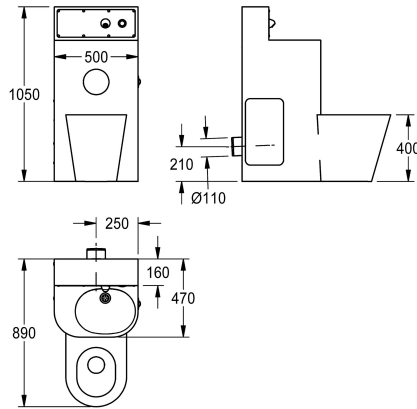

KWC HEAVY-DUTY WC washbasin combination

Modell-Linie: HEAVYDUTY | HDTX815M
Heavy Duty | Prison units

KWC-No.

2000100965

Version with WC pan angled 45° to the left

2000100966

Version with centrally arranged WC pan Dimensions 500 x 1050 x 890 mm (W x H x D)

2000100967

Version with WC pan angled 45° to the right Dimensions 809 x 1050 x 779 mm (W x H x D)

WC position

left

middle

right

Chromium nickel steel WC wash basin combination, satin finish surface for installing against a wall, invisible fixing with grub screws, lockable inspection opening. Mounting stand, material thickness 2 mm with elevated rear wall including wall outlet and press button operation, seamless welded toilet paper roll compartment and seamless moulded oval wash basin with plastic trap. WC pan, material thickness 1.6 mm with full-length skirting, arranged in the middle 90 degrees, bowl rim where nothing can

Overall dimensions 500 x 1050 x 890 mm (W x H x D)
WC position in the middle

Technical Data

body width

500 mm

front access panel

Yes

floor fixing joggle plate

No

toilet roll holder diameter

153 mm

shroud design

round shape

soap dish

No

spout length

83 mm